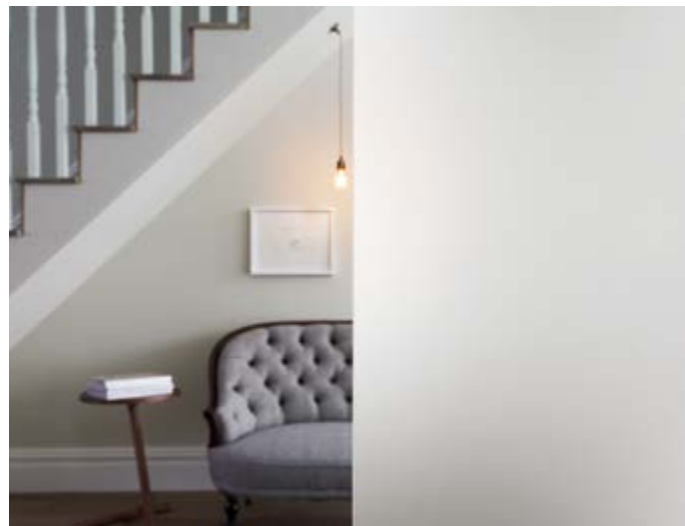

Pilkington Oriel Collection –
our premium etched range